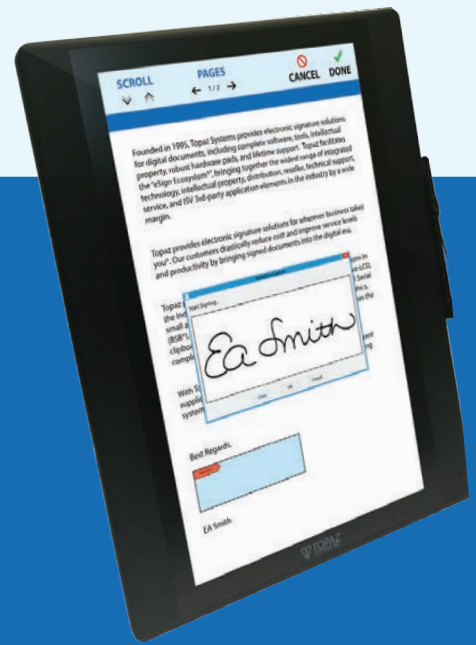

GemView 16

TD-LBK156VA

The Topaz GemView™ 16 Tablet Display provides all the display advantages of a high-performance tablet with none of the IT drawbacks.

With its full-page, 15.6" high-resolution display and electronic pen, the GemView 16 allows for signing documents, playing videos, running ads, and more.

GemView Tablet Displays come bundled with pDoc Signer for PDF signing and fillable-form creation, and pDoc Pro eSign System, providing a means to push PDF documents to a Topaz GemView Tablet Display, PC client, and more.

BENEFITS

- ✓ Sleek, thin tablet design for **optimal space utilization**
- ✓ 15.6" full-page TFT LCD display for **ease-of-use**
- ✓ High-quality **biometric and forensic** capture
- ✓ Topaz software suite bundled at **no additional cost** for complete signing and signature solutions